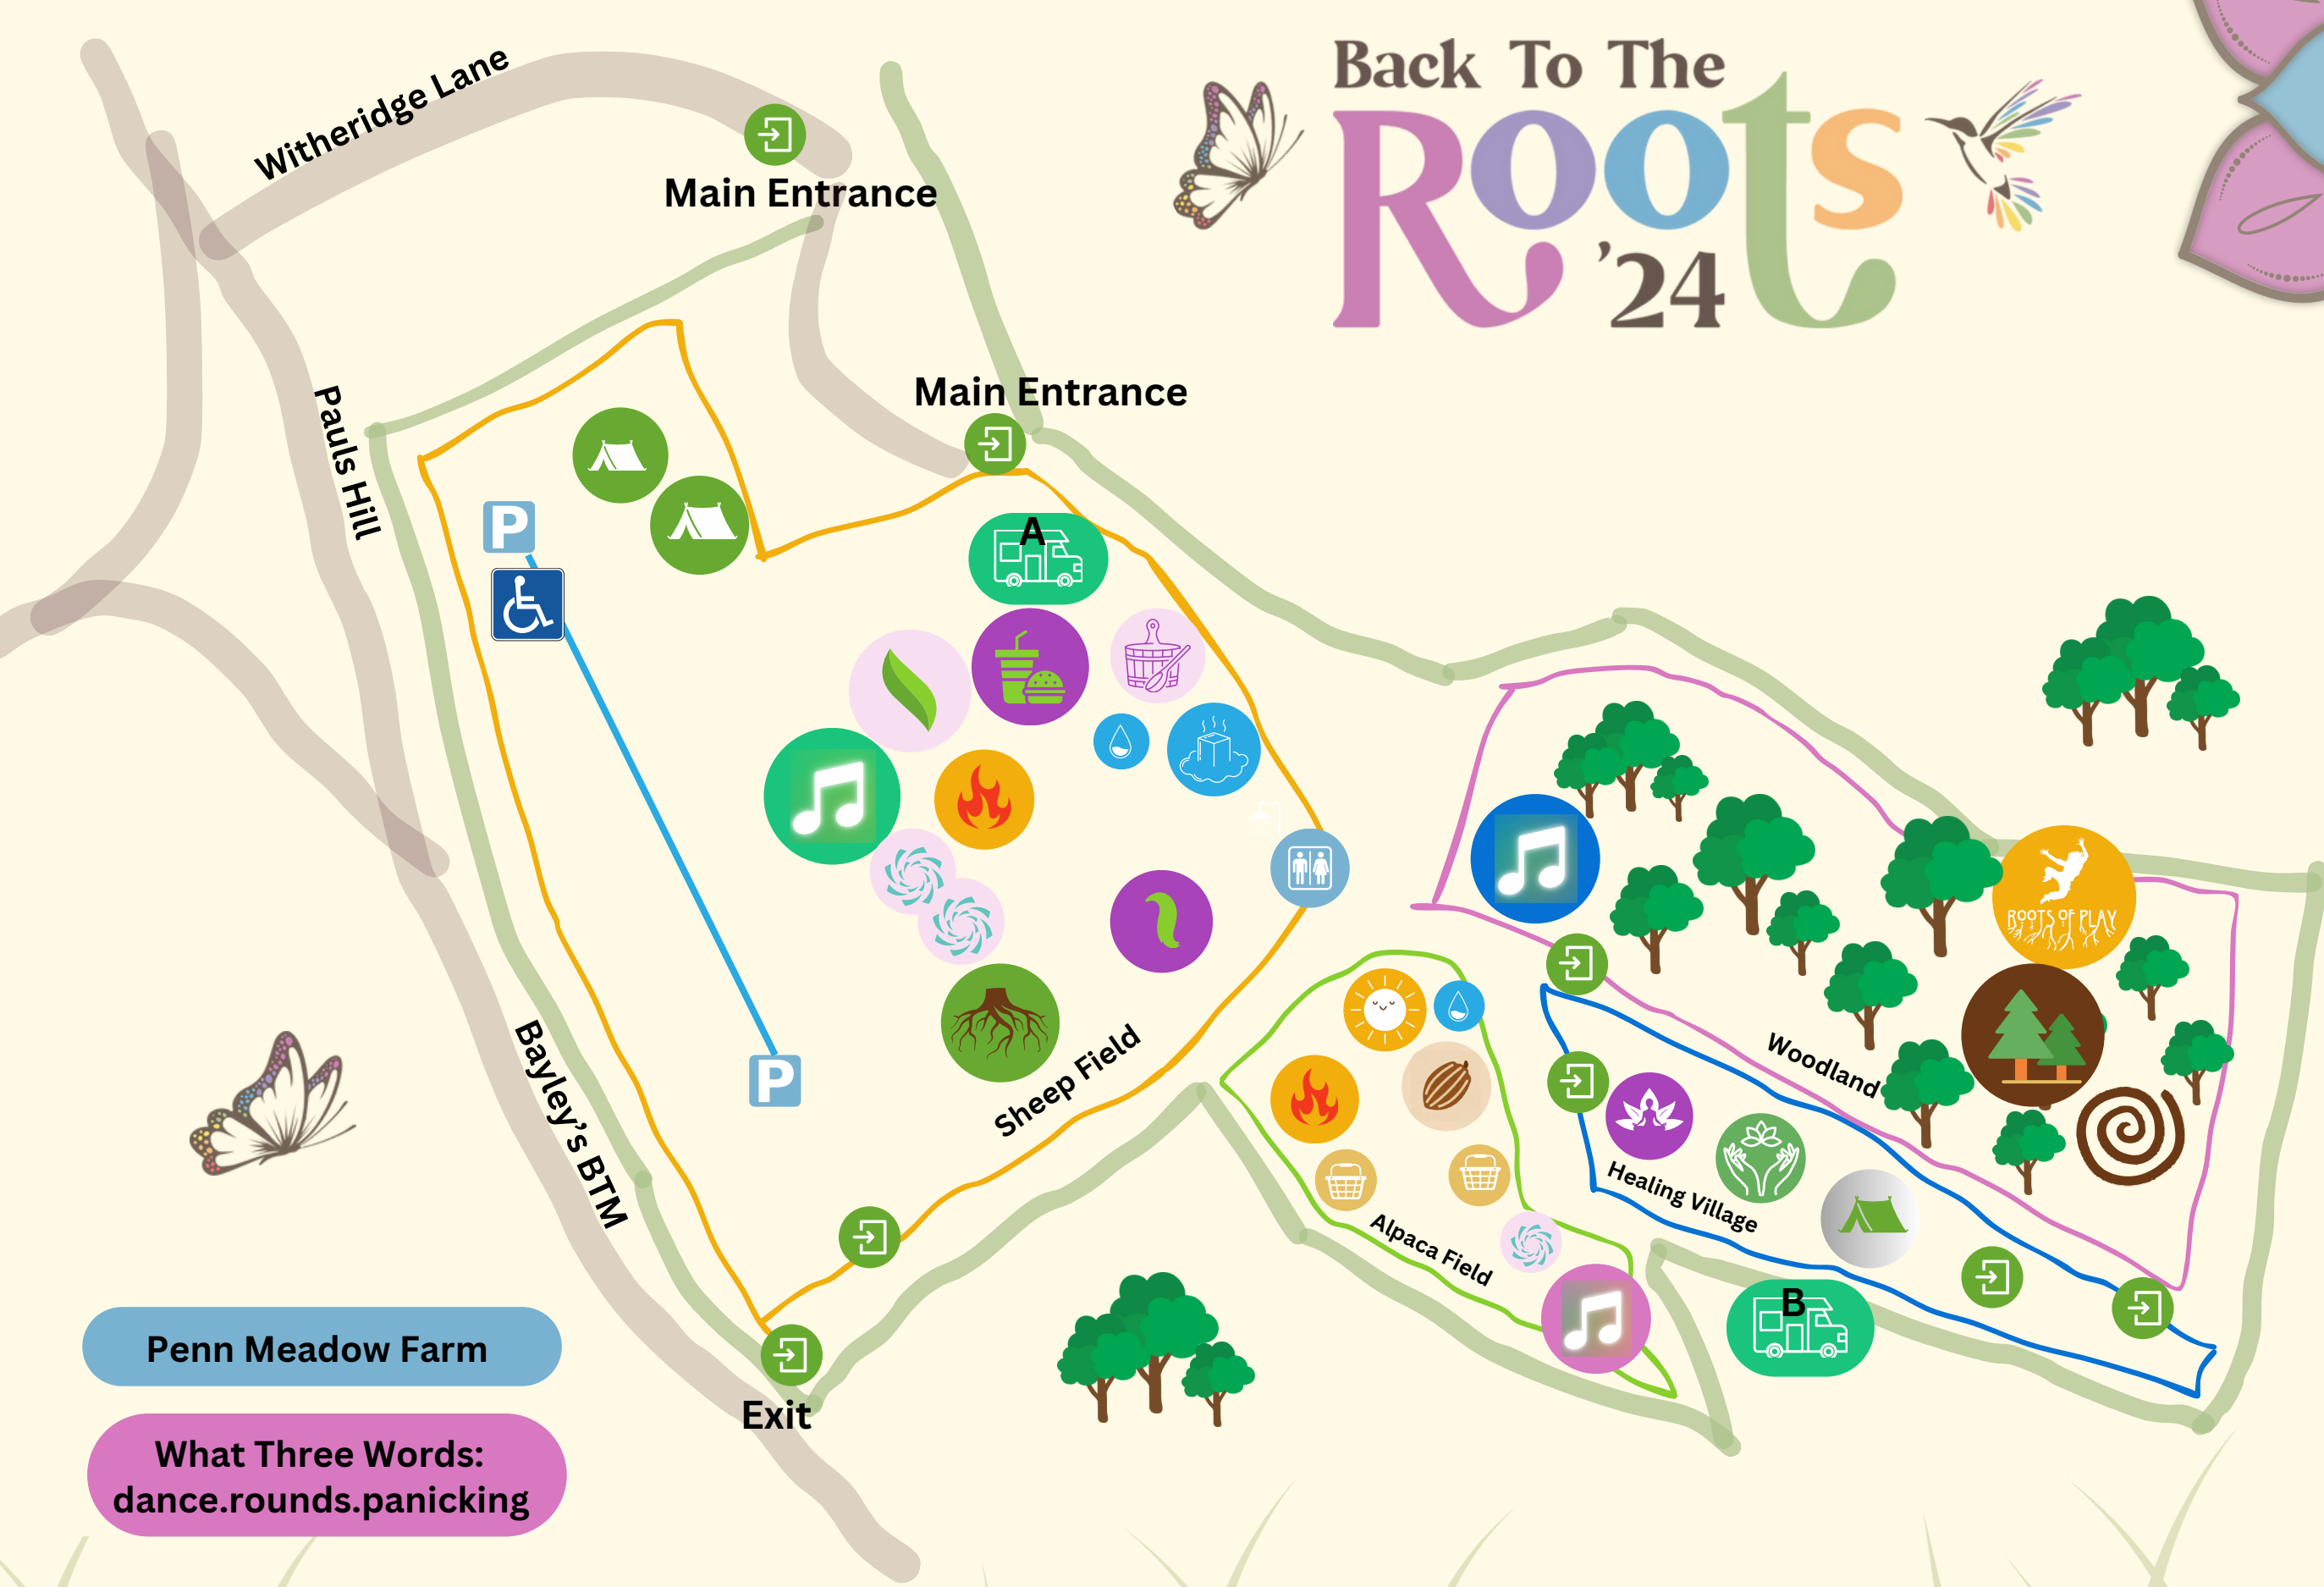

Back To The **Roots** '24

Penn Meadow Farm

What Three Words:
dance.rounds.panicking

- | | | | | | | |
|-------------------------------|-------------------|-----------------|-----------------|------------------------------|---------------|--------------------|
| Exit/Entrance | Water | Guroots Den | Sauna | Cafe | Forest School | Space Pony |
| Parking | Toilets & Showers | Fireside | Ice Bath | Communal Space | Vendors | Healing Village |
| Live-in vehicle Parking A & B | Camping | Sacred Fire | Roots Rising | Cacao & Herbal Tea Sanctuary | BTTR Stage | Tree of Life Stage |
| Quiet Camping | Market Stalls | woodland portal | woodland portal | Silent Revolution | Roots of Play | |